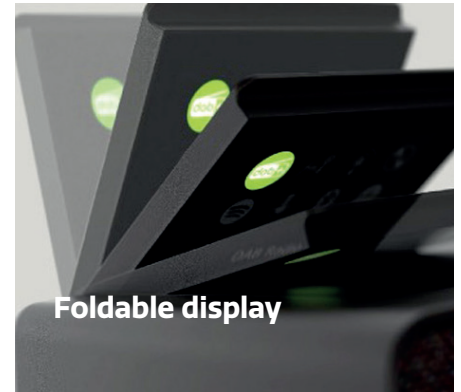

Evoke home

All-in-one music system

SmartRadio
DAB+ · INTERNET · FM

Bluetooth™

Top 5 features

- Internet, DAB+, Spotify Connect, CD and FM radio
- 2.8-inch foldaway colour display
- 6 preset buttons
- Illuminated volume wheel
- Alarm clock and timer

Bluetooth

Podcasts

Aux in

Remote control

6+ presets

Headphone out

Stereo sound

2x Alarms

Sleep timer

What's in the box?

- Evoke Home
- EU/UK power supply
- Quick Start Guide
- Safety sheet
- Feedback flyer

Evoke home

All-in-one music system

An absolute all-rounder delivering powerful sound in sleek design for your home to enjoy audio content from a variety of sources. A great alternative to a classic Hi-Fi system while offering audio content from Spotify Connect, international Radio stations, DAB+ or your private CD collection.